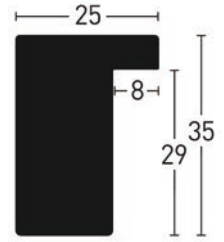

9254518 7254518

Fortuna 25x35

Kiefer | Pine

Furnier
Veneer

Folie
Foil

Lack
Varnish

BW-Set | Sample Set:
Art.Nr. | Ref.No.: 900499
Winkel | Samples: 25

1:1