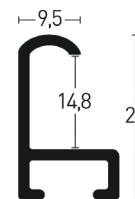

Profil 15

BW-Set | Sample Set:
Art.Nr. | Ref.No.: **901015**
Winkel | Samples: 41

1:1

Capri Glanz | Capri

215082

715082