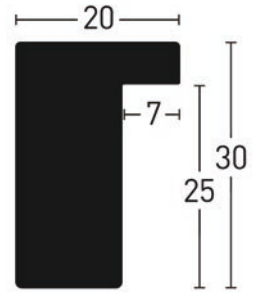

Fortuna 20x30

Kiefer | Pine

Furnier
Veneer

Folie
Foil

Lack
Varnish

BW-Set | Sample Set:
Art.Nr. | Ref.No.: **900499**
Winkel | Samples: **25**

1:1

Weiß | White