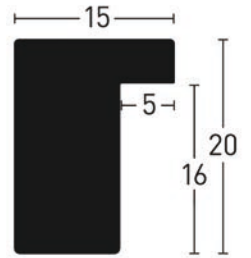

Fortuna 15x20

Kiefer | Pine

Furnier
Veneer

Folie
Foil

Lack
Varnish