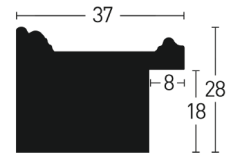

Palladio Color 37

Kiefer | Pine

Handvergoldung
Hand gilded

Wachs
Wax