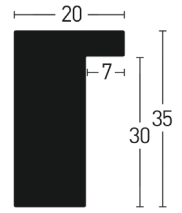

940601 740601

Schwarz | Black

940513 740513

Loft 20 x 35

Kiefer | Pine

Furnier
Veneer

Folie
Foil

Lack
Varnish