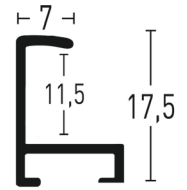

Profil 2

BW-Set | Sample Set:
Art.Nr. | Ref.No.: **901002**
Winkel | Samples: 25

1:1

Mauritius | Hawaii 202101 702101