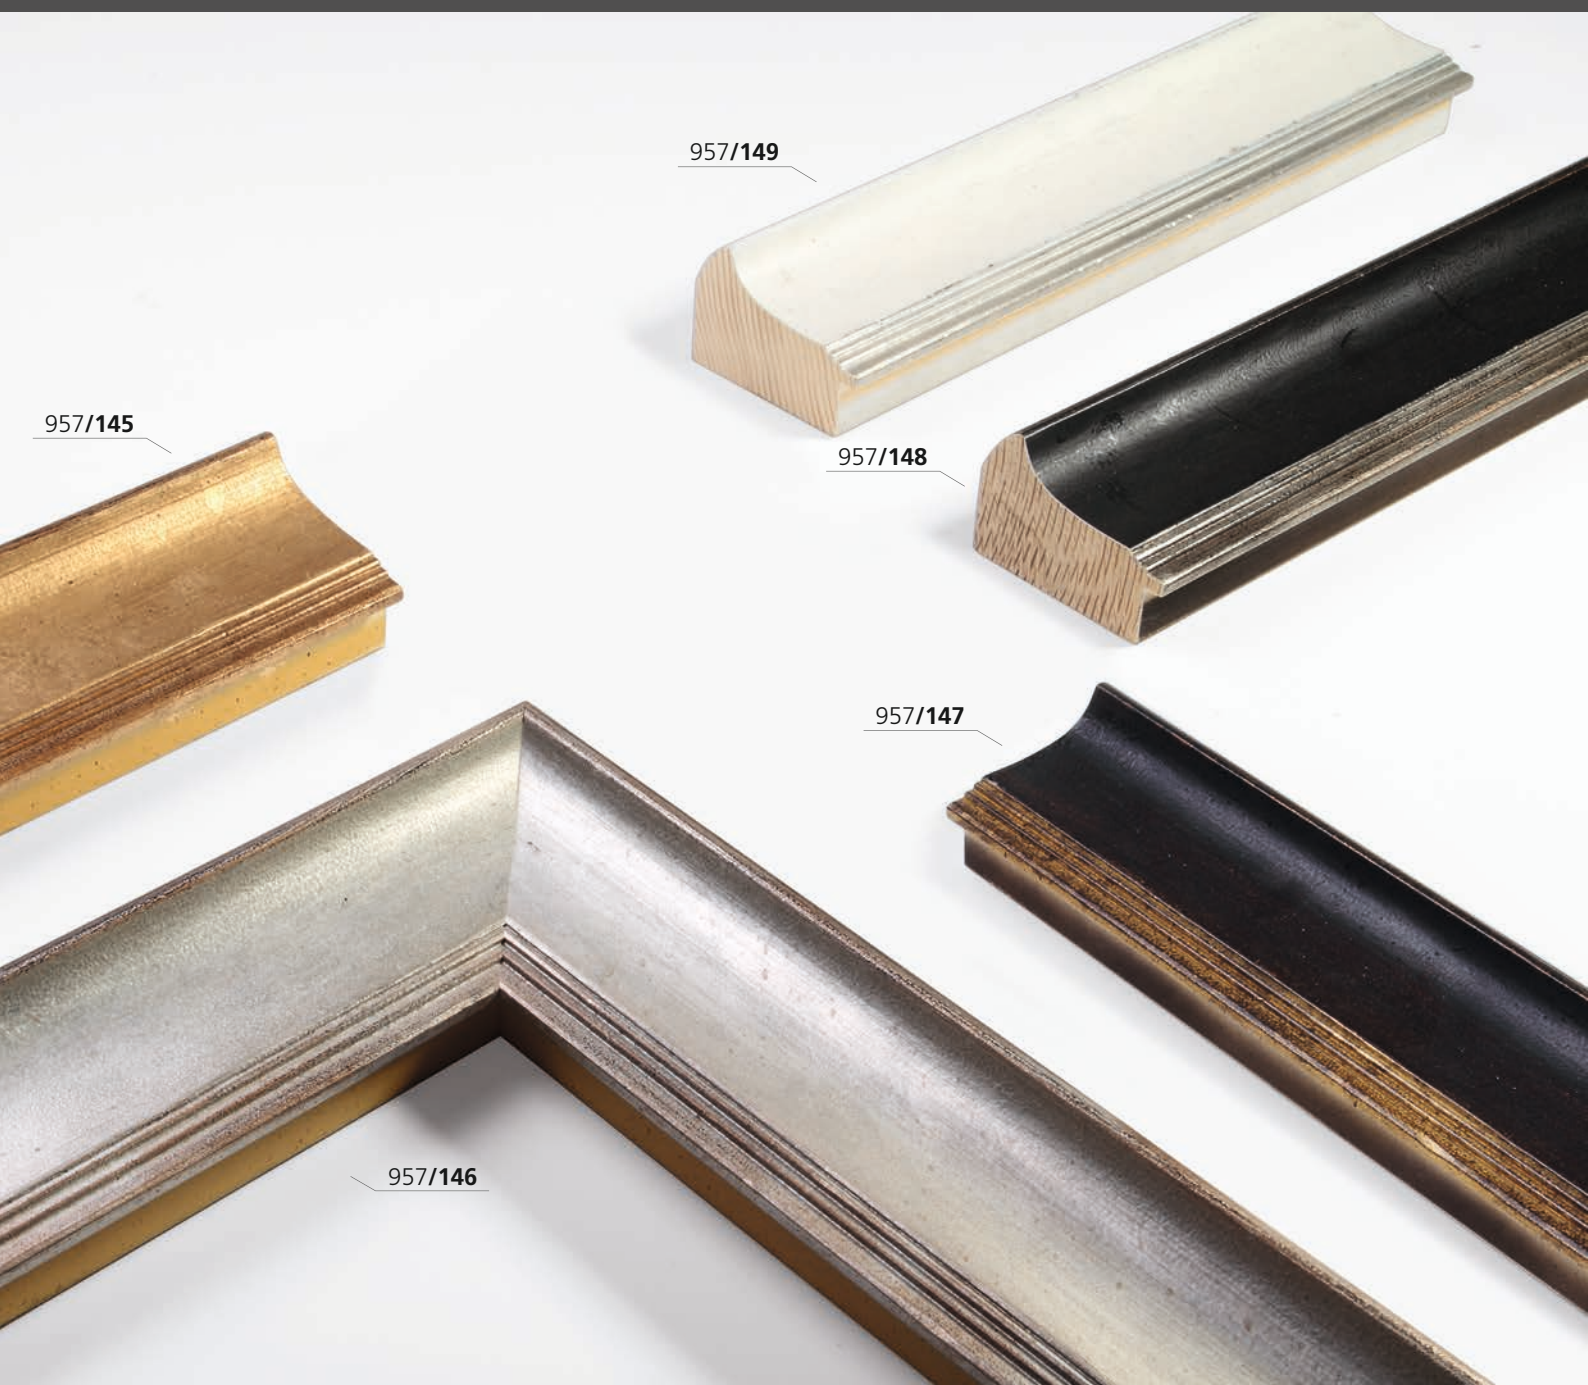

Opera

Kiefernholz | Pine

Handvergoldung
Hand gilding

Wachs
Wax

Handpolierung
Hand polishing

— 89 —

- 957/145 Gold | Gold
- 146 Silber | Silver
- 147 Braun/Gold | Brown/Gold
- 148 Schwarz/Silber | Black/Silver
- 149 Weiß/Silber | White/Silver