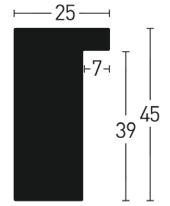

940607 740607

Schwarz | Black

940523 740523

Loft 25 x 45

Kiefer | Pine

Furnier
Veneer

Folie
Foil

Lack
Varnish