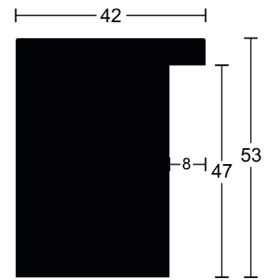

Oakwoods 40 x 30

BW-Set | Sample Set:
Art.Nr. | Ref.No.: 900166
Winkel | Samples: 8

1:1

Furnier
Veneer

Eiche | Oak

9254721 7254721

Oakwoods 42 x 53

1:1

Furnier
Veneer

Eiche | Oak

9254720 7254720

Oakwoods 70 x 15

1:1

Furnier
Veneer

Eiche | Oak

9254723 7254723