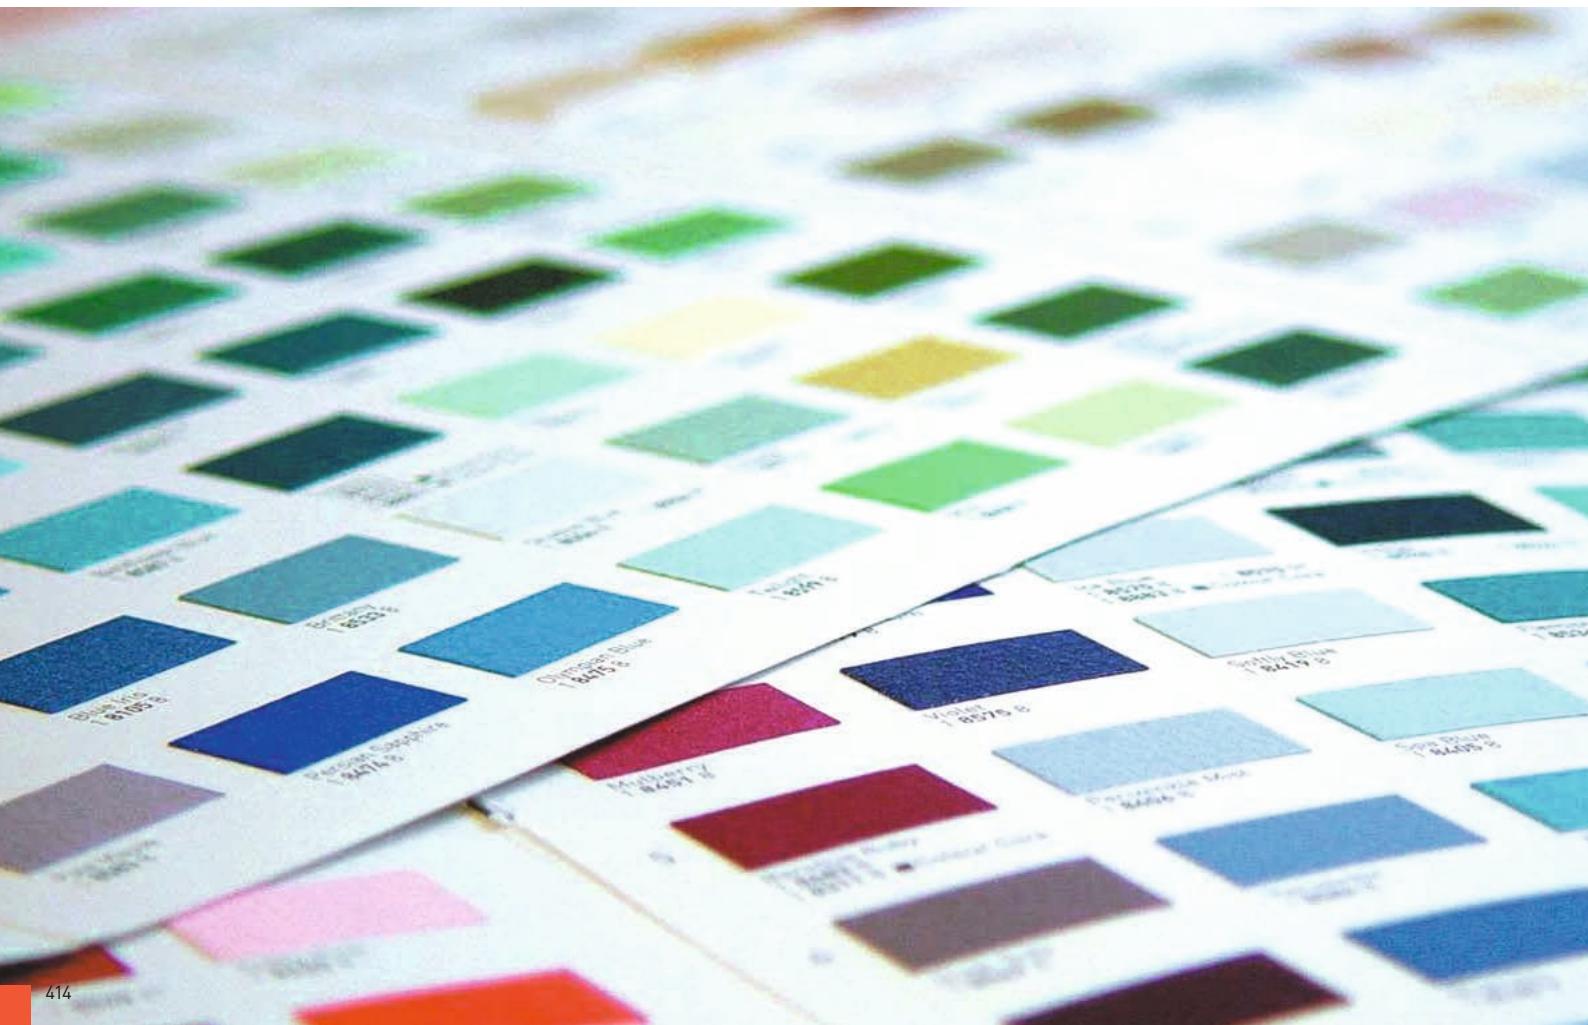

Thickness: 1,4 mm

Standardsize:

81 x 122 cm / 32 x 48"

[reference number ends with 8]

Jumbo size:

101 x 152 cm / 40 x 60"

[reference number ends with 9]

White Core