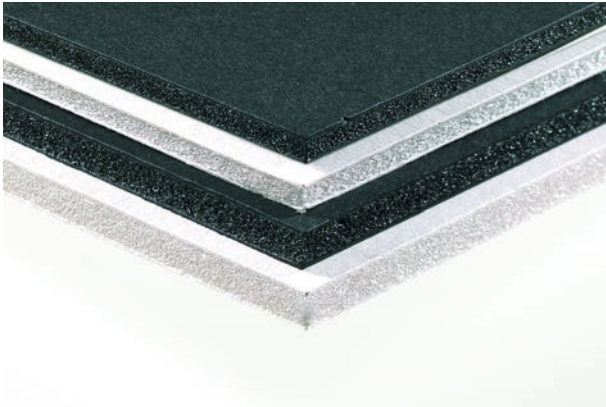

Artcare Archival Foamboard

BW-Set | Sample Set:

Art.Nr. | Ref.No.: **300125**

Winkel | Samples: 14