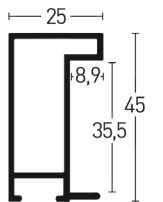

Silber matt | Frosted Silver

2222004 7222004