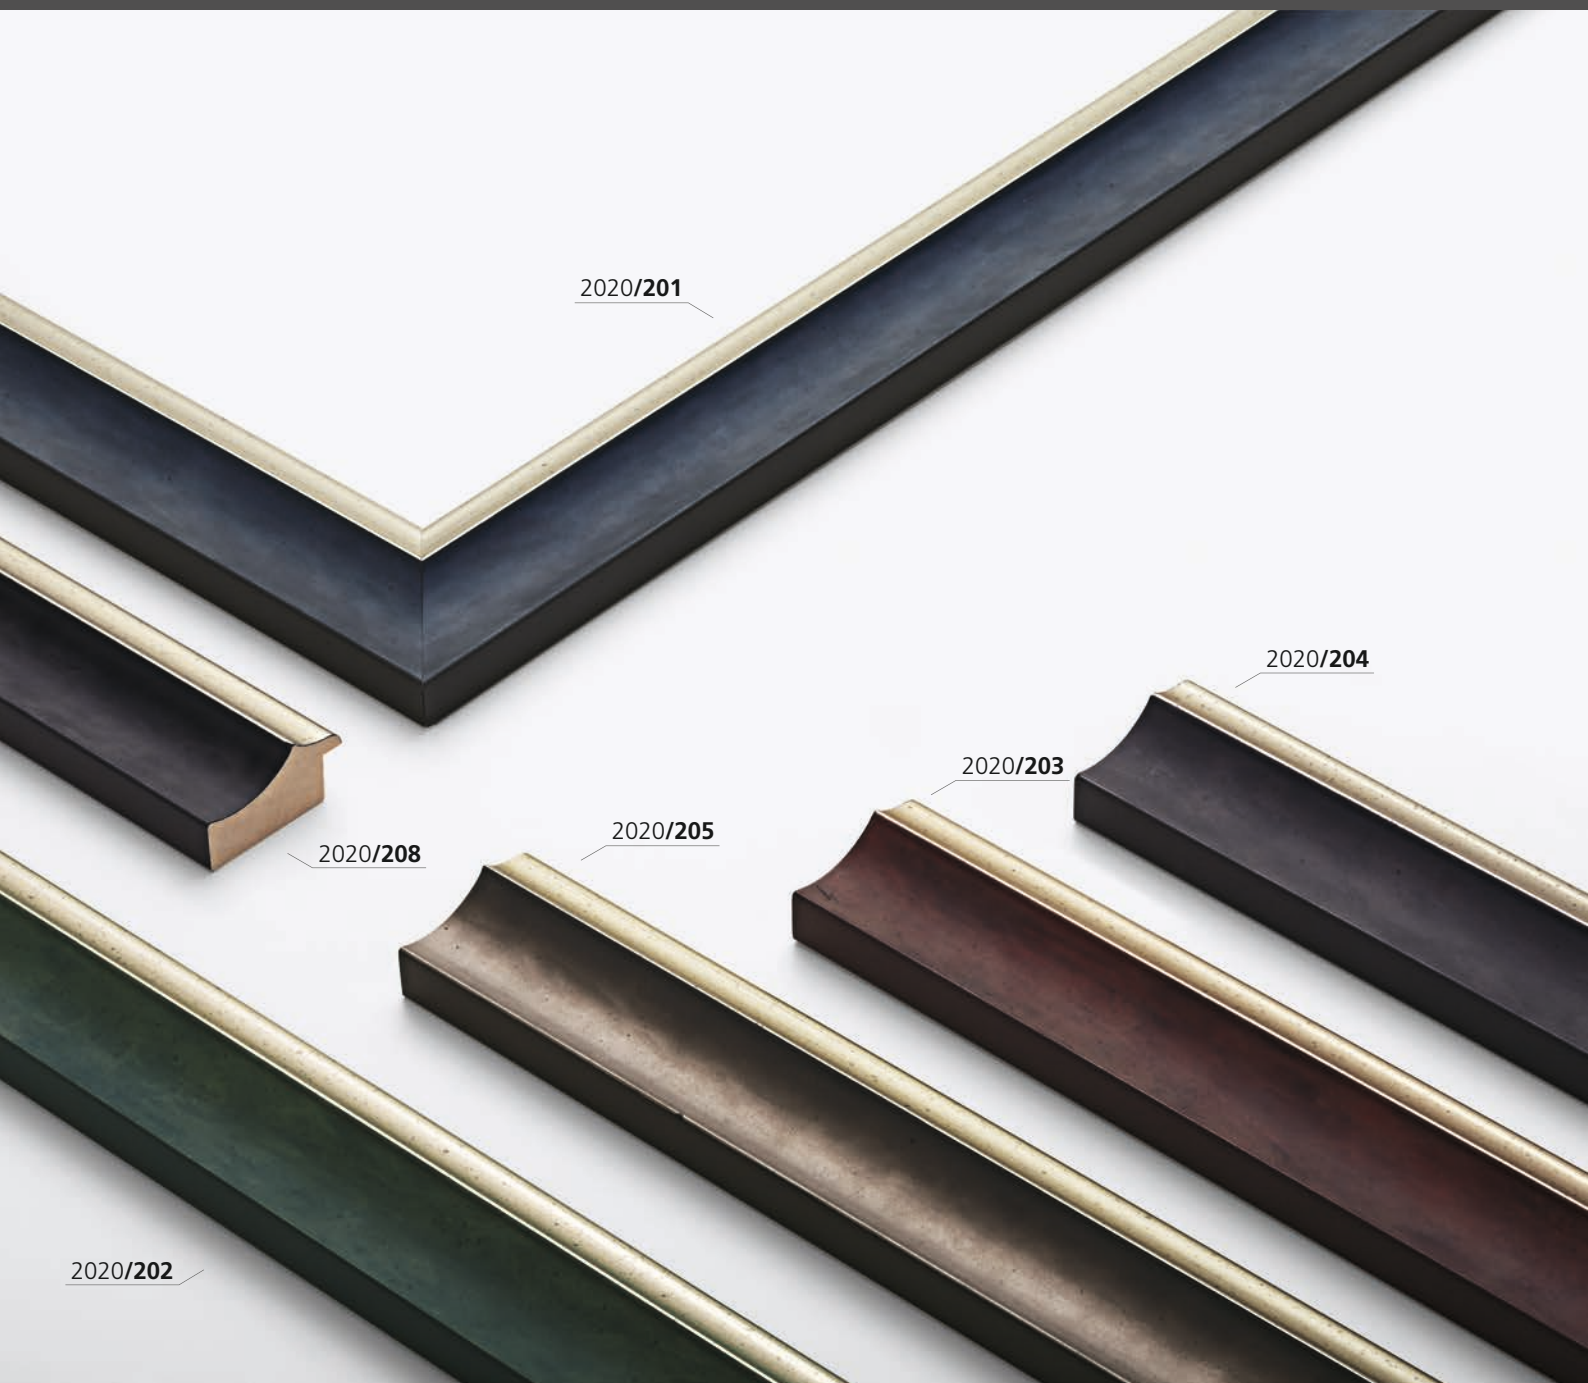

Skyline

Kiefernholz | Pine

Folie
Foil

— 44 —

■ 2020/201	Silber/Blau | Silver/Blue
202	Silber/Grün | Silver/Green
203	Silber/Rot | Silver/Red
204	Silber/Violett | Silver/Violet
205	Silber/Grau | Silver/Grey
208	Silber/Schwarz | Silver/Black

☑ für **Zuschnitt** setzen Sie eine **7** vor die Bestellnummer
for **chop-service** please add a **7** to start the reference