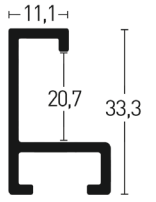

Profil 221

BW-Set | Sample Set:

Art.Nr. | Ref.No.: **901221**

Winkel | Samples: 4

1:1

Reflex Silber | Reflex Silver

2221212 7221212