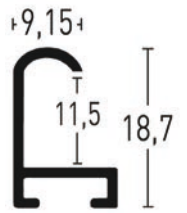

Profil 2

BW-Set | Sample Set:
Art.Nr. | Ref.No.: **901002**
Winkel | Samples: 25

1:1

Weiß glanz | White glossy 202056 702056