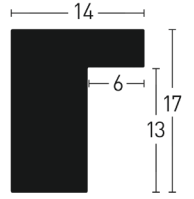

940583 740583

Schwarz | Black

940563 740563

Loft 14

Kiefer | Pine

Furnier
Veneer

Folie
Foil

Lack
Varnish