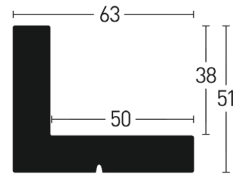

Metropolitan Floater

Metropolitan Floater 63 x 51

Kiefer | Pine

Handvergoldung
Hand gilded

Lack
Varnish

BW-Set | Sample Set:
Art.Nr. | Ref.No.: **900279**
Winkel | Samples: **6**

1:1

Antik Schwarz | Antique Black