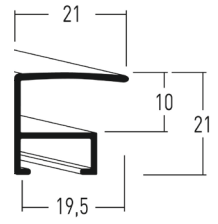

Profil 5

BW-Set | Sample Set:
Art.Nr. | Ref.No.: **901005**
Winkel | Samples: **8**

1:1

Silber matt | Frosted Silver

205004 705004