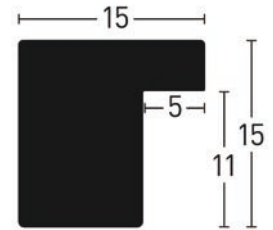

Fortuna 15x15

Kiefer | Pine

Furnier
Veneer

Folie
Foil

Lack
Varnish

BW-Set | Sample Set:
Art.Nr. | Ref.No.: **900499**
Winkel | Samples: **25**

1:1

Weiß | White