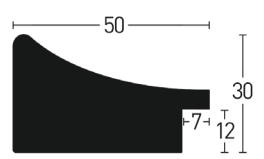

Inka 50

Ayous | Ayous

Lack
Varnish

Folie
Foil