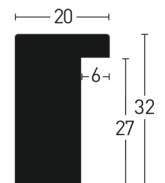

Blackwoods 17

Durian | Durian

Lack
Varnish

BW-Set | Sample Set:
Art.Nr. | Ref.No.: 900221
Winkel | Samples: 7

1:1

Schwarz | Black

912721 712721

Blackwoods 20 x 13

Durian | Durian

Lack
Varnish

1:1

Schwarz | Black

912741 712741

Blackwoods 20 x 26

Durian | Durian

Lack
Varnish

1:1

Schwarz | Black

912711 712711

Blackwoods 20 x 32

Durian | Durian

Lack
Varnish

1:1

Schwarz | Black

912701 712701