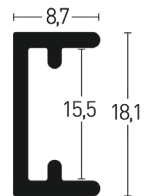

Silber matt | Frosted Silver

2223004 7223004