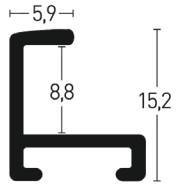

Profil 4

BW-Set | Sample Set:
Art.Nr. | Ref.No.: **901004**
Winkel | Samples: 14

1:1

Weiß glanz | Glossy White 204056 704056