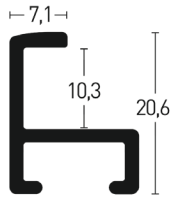

Profil 11

BW-Set | Sample Set:
Art.Nr. | Ref.No.: **901011**
Winkel | Samples: 18

1:1

Bronze matt | Copper matt 211008 711008