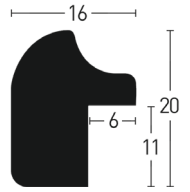

Provence 16

Ayous | Ayous

Lack
Varnish

Folie
Foil