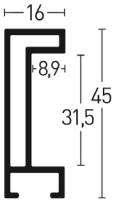

Profil 224

BW-Set | Sample Set:
Art.Nr. | Ref.No.: **902009**
Winkel | Samples: **3+6**

1:1

Silber matt | Frosted Silver

2224004 7224004