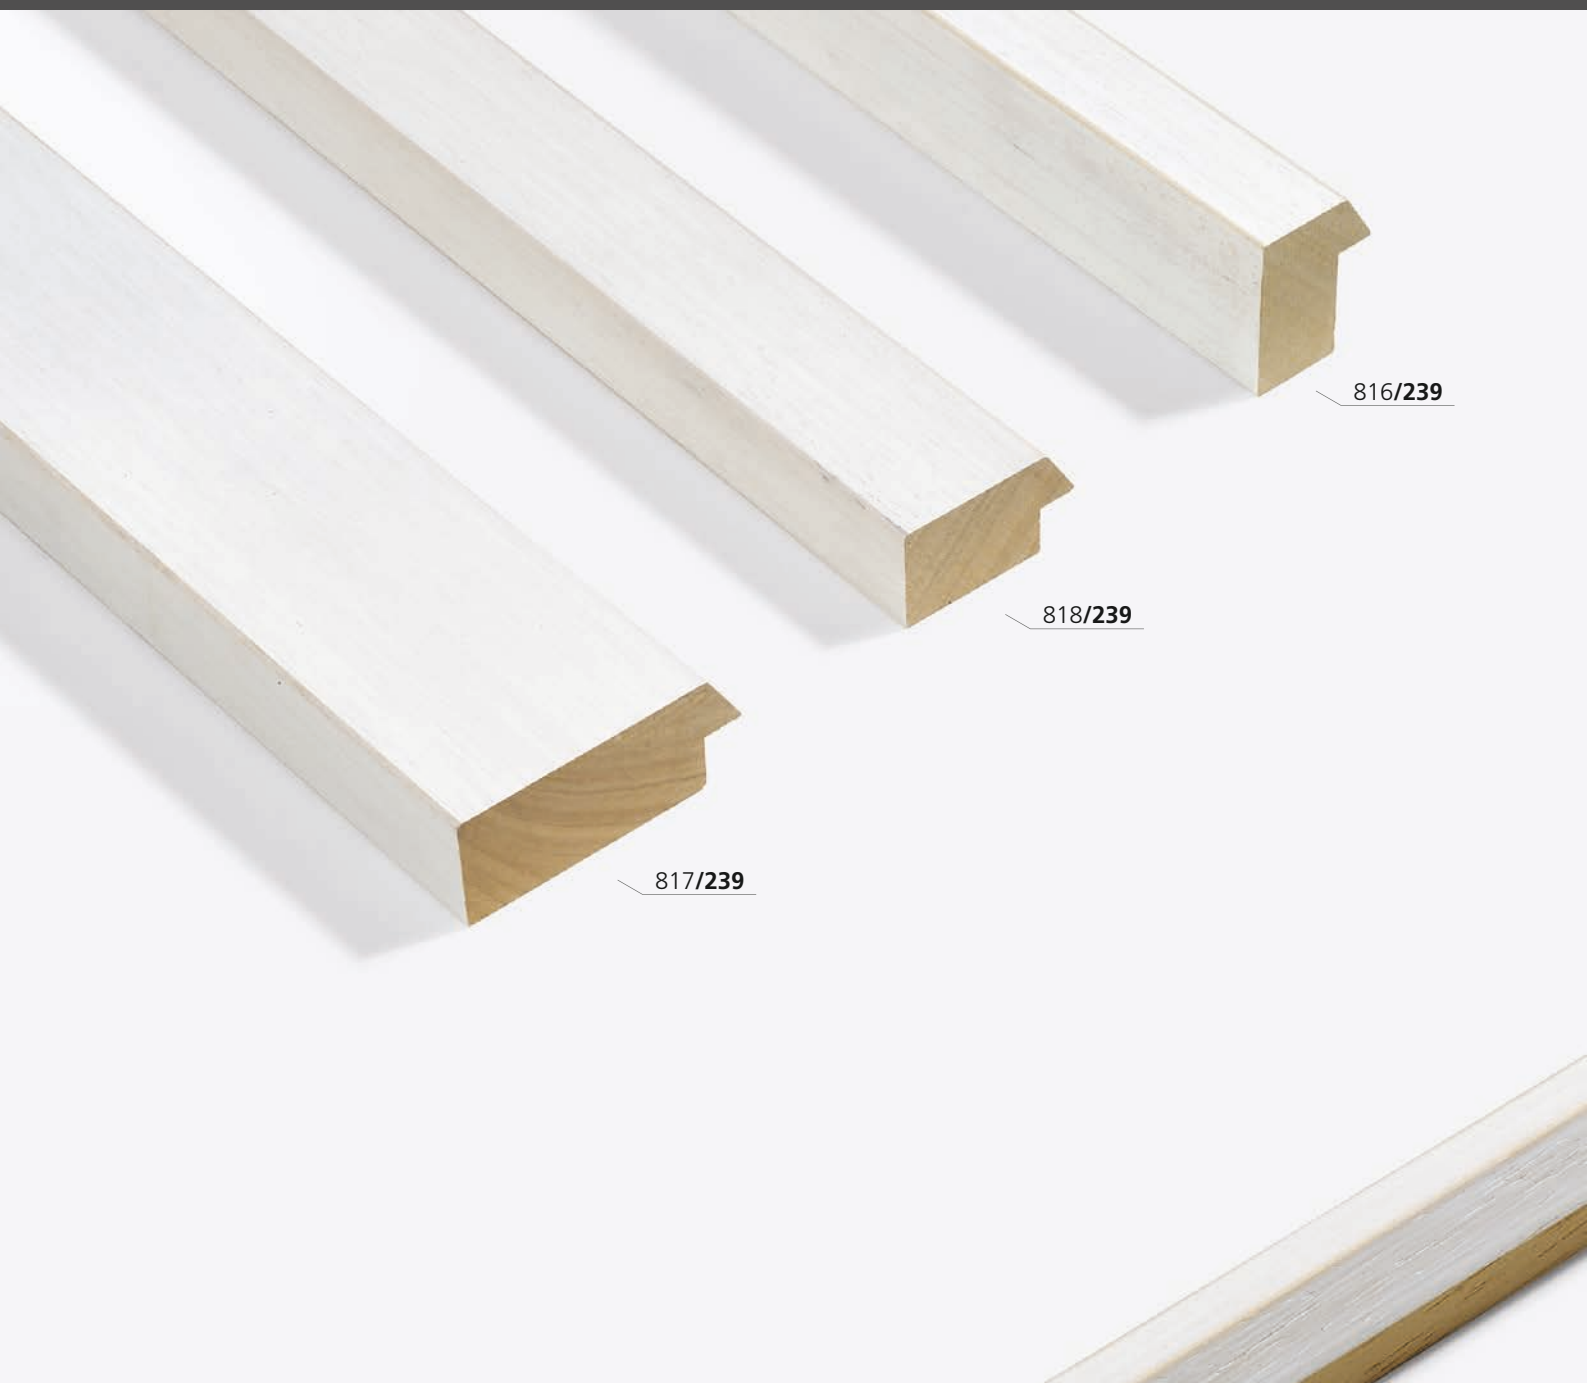

Modern Shabby

Ayous | Ayous

Handgebürstet
Hand-brushed