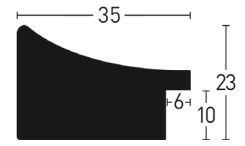

Inka 35

Lack
Varnish

Folie
Foil

BW-Set | Sample Set:
Art.Nr. | Ref.No.: 900453
Winkel | Samples: 12

1:1

Silber | Silver

9250001 7250001