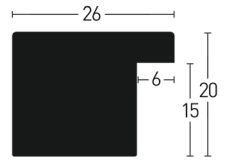

Blackwoods 26

BW-Set | Sample Set:
Art.Nr. | Ref.No.: 900221
Winkel | Samples: 7

1:1

Schwarz | Black

912751 712751

Durian | Durian

Lack
Varnish

Blackwoods 38

1:1

Schwarz | Black

912761 712761

Durian | Durian

Lack
Varnish

Blackwoods 52

1:1

Schwarz | Black

912731 712731

Durian | Durian

Lack
Varnish