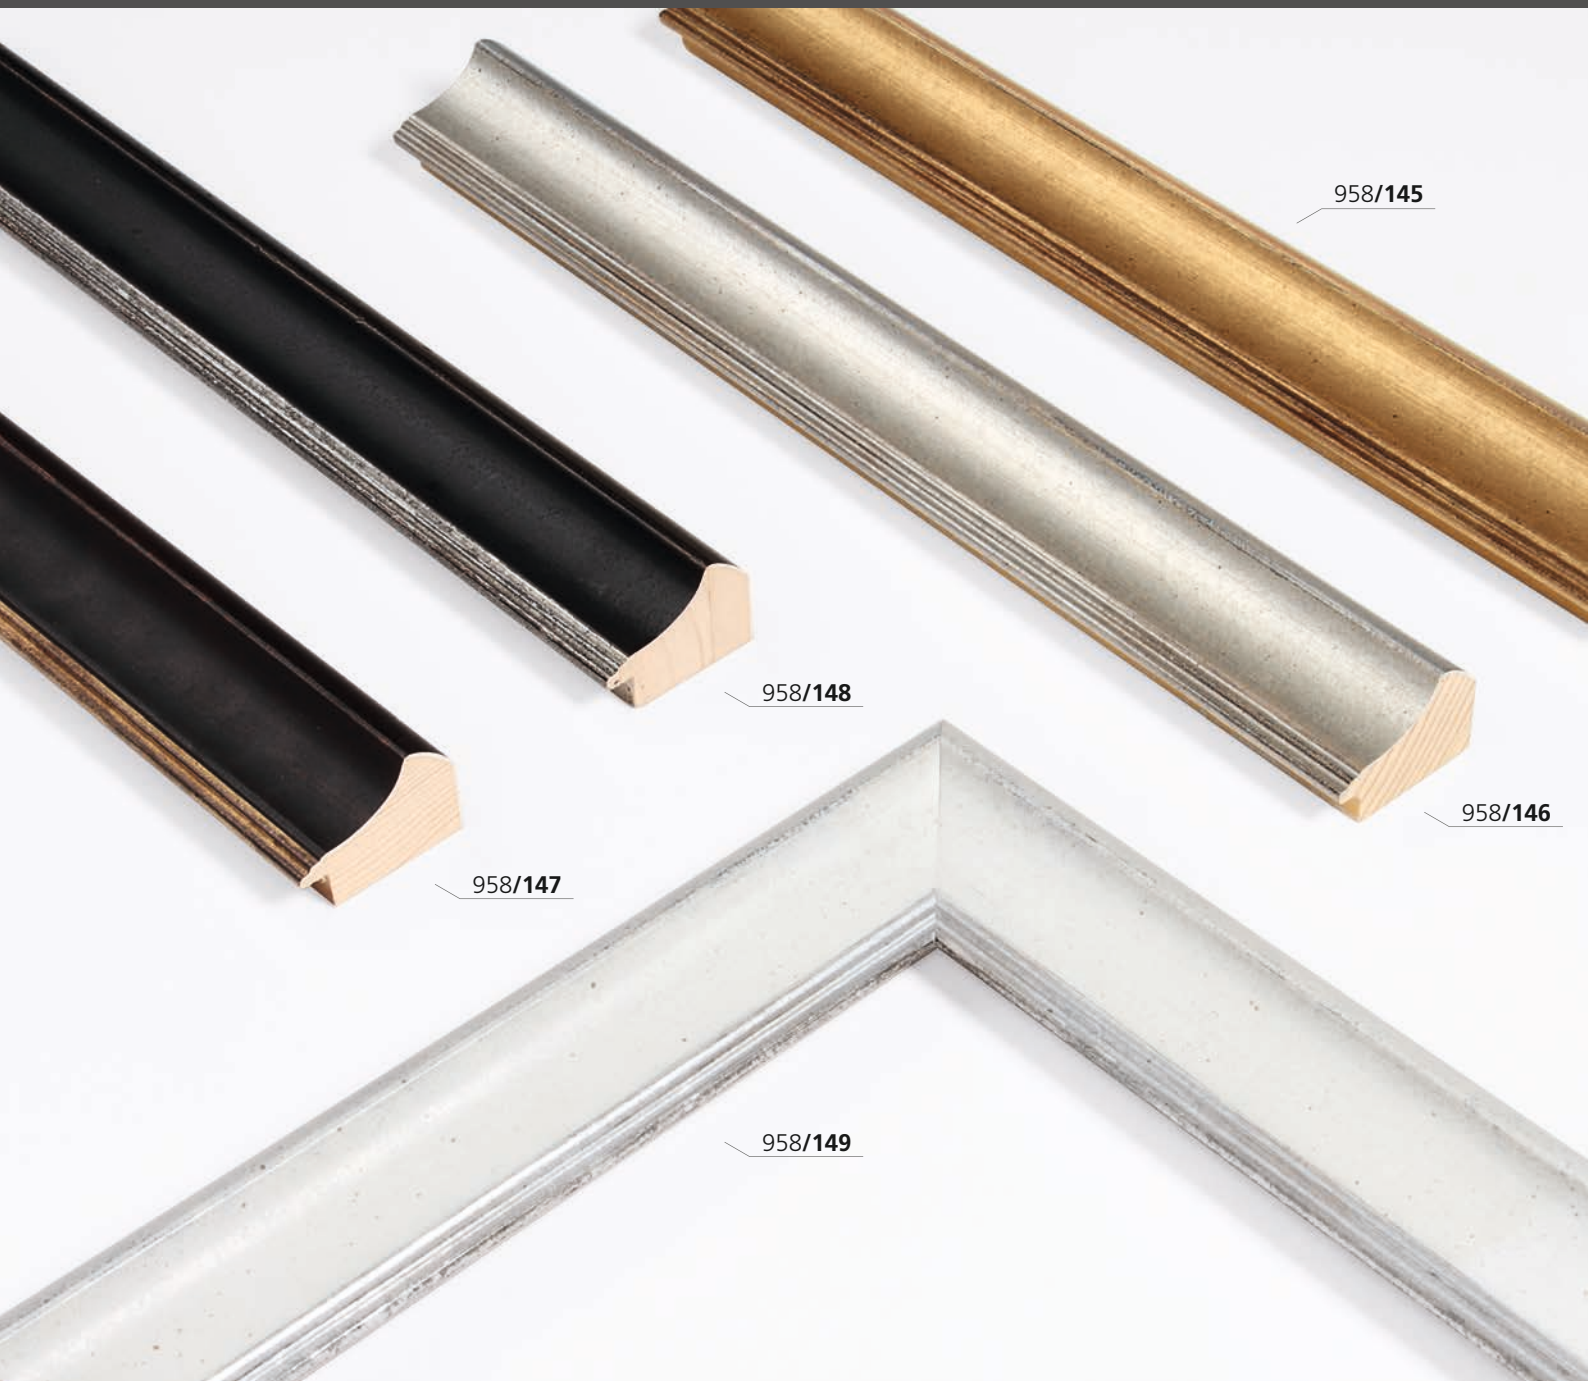

Opera

- 958/145 Gold | Gold
- 146 Silber | Silver
- 147 Braun/Gold | Brown/Gold
- 148 Schwarz/Silber | Black/Silver
- 149 Weiß/Silber | White/Silver

☑ für **Zuschnitt** setzen Sie eine **7** vor die Bestellnummer
for **chop-service** please add a **7** to start the reference