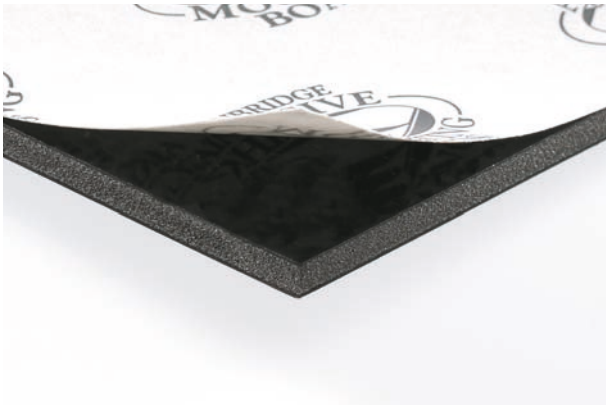

Foamboard selbstklebend | self-adhesive

BW-Set | Sample Set:
Art.Nr. | Ref.No.: **300125**
Winkel | Samples: 14