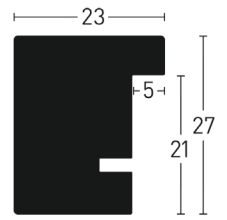

XL 23

Kiefer | Pine

Lack
Varnish

Furnier
Veneer

Folie
Foil