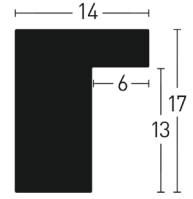

Loft 14

Kiefer | Pine

Furnier
Veneer

Folie
Foil

Lack
Varnish

BW-Set | Sample Set:
Art.Nr. | Ref.No.: **900478**
Winkel | Samples: **23**

1:1

Weiß | White