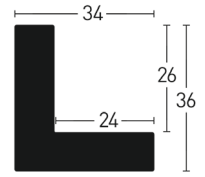

Havana Floaters 34

Lack
Varnish