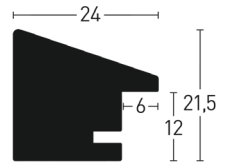

Essential 24

Kiefer | Pine

Lack
Varnish

Furnier
Veneer

Folie
Foil