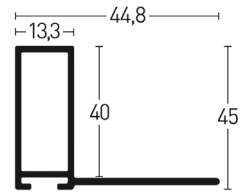

Profil 227

BW-Set | Sample Set:
Art.Nr. | Ref.No.: **901227**
Winkel | Samples: 2

1:1

Silber matt | Frosted Silver

2227004 7227004