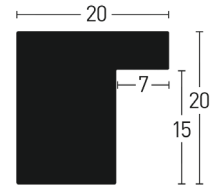

Loft 20 x 20

Kiefer | Pine

Furnier
Veneer

Folie
Foil

Lack
Varnish