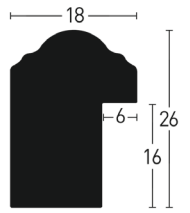

Palladio Color 18

Kiefer | Pine

Handvergoldung
Hand gilding

Wachs
Wax