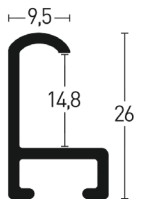

Limone | Lemonade 215127 715127