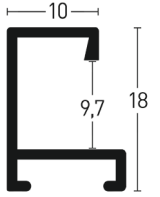

Profil 3

BW-Set | Sample Set:
Art.Nr. | Ref.No.: **901003**
Winkel | Samples: 14

1:1