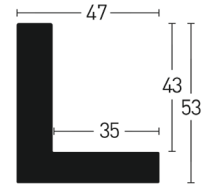

Glossy Canvas 47

Lack
Varnish