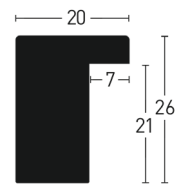

Blackwoods 17

Durian | Durian

Lack
Varnish

BW-Set | Sample Set:
Art.Nr. | Ref.No.: 900221
Winkel | Samples: 7

1:1

Schwarz | Black

912721 712721

Blackwoods 20 x 13

Durian | Durian

Lack
Varnish

1:1

Schwarz | Black

912741 712741

Blackwoods 20 x 26

Durian | Durian

Lack
Varnish

1:1

Schwarz | Black

912711 712711

Blackwoods 20 x 32

Durian | Durian

Lack
Varnish

1:1

Schwarz | Black

912701 712701