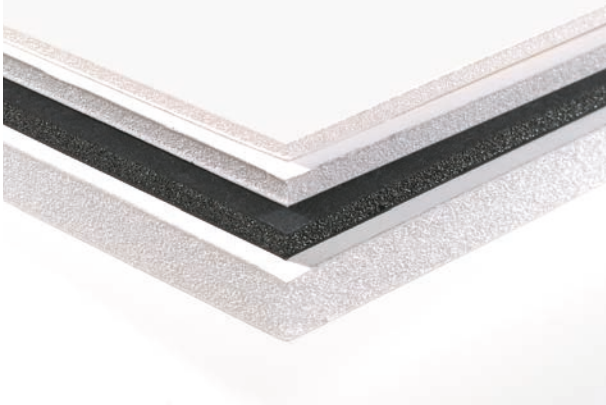

Rückwand | Backingboard

Foamboard

BW-Set | Sample Set:
Art.Nr. | Ref.No.: **300125**
Winkel | Samples: 14