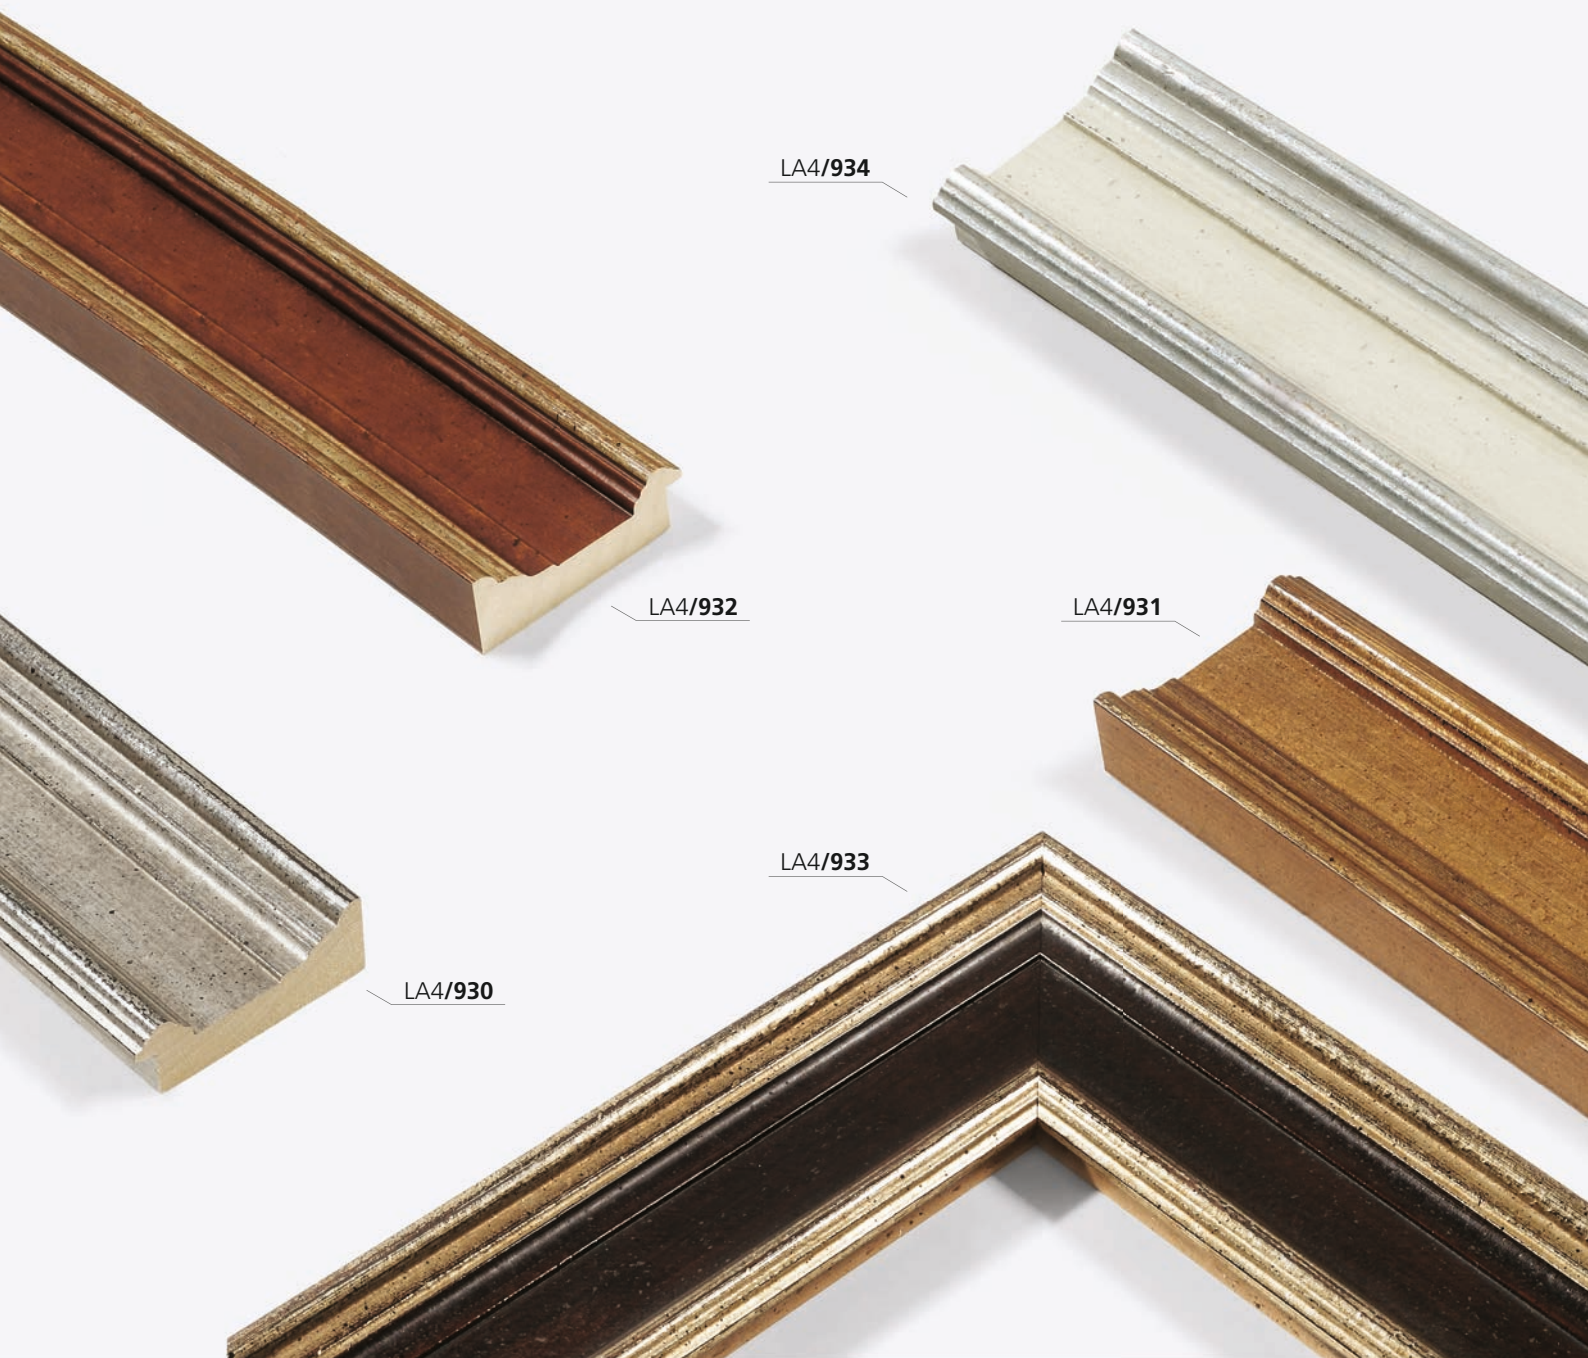

Lab.Art

Ayous | Ayous

100% Handarbeit
100% handmade

Handvergoldung
Hand gilding

Wachs
Wax

— 96 —

LA 4/

35

21

- LA4/930 Silber | Silver
- 931 Gold | Gold
- 932 Braun/Gold | Brown/Gold
- 933 Schwarz/Silber | Black/Silver
- 934 Weiß/Silber | White/Silver

☑ für **Zuschnitt** setzen Sie eine **7** vor die Bestellnummer
for **chop-service** please add a **7** to start the reference