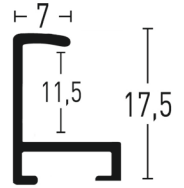

Profil 1

BW-Set | Sample Set:
Art.Nr. | Ref.No.: **901001**
Winkel | Samples: 11

1:1

Weiß glanz | Glossy White

201056 701056