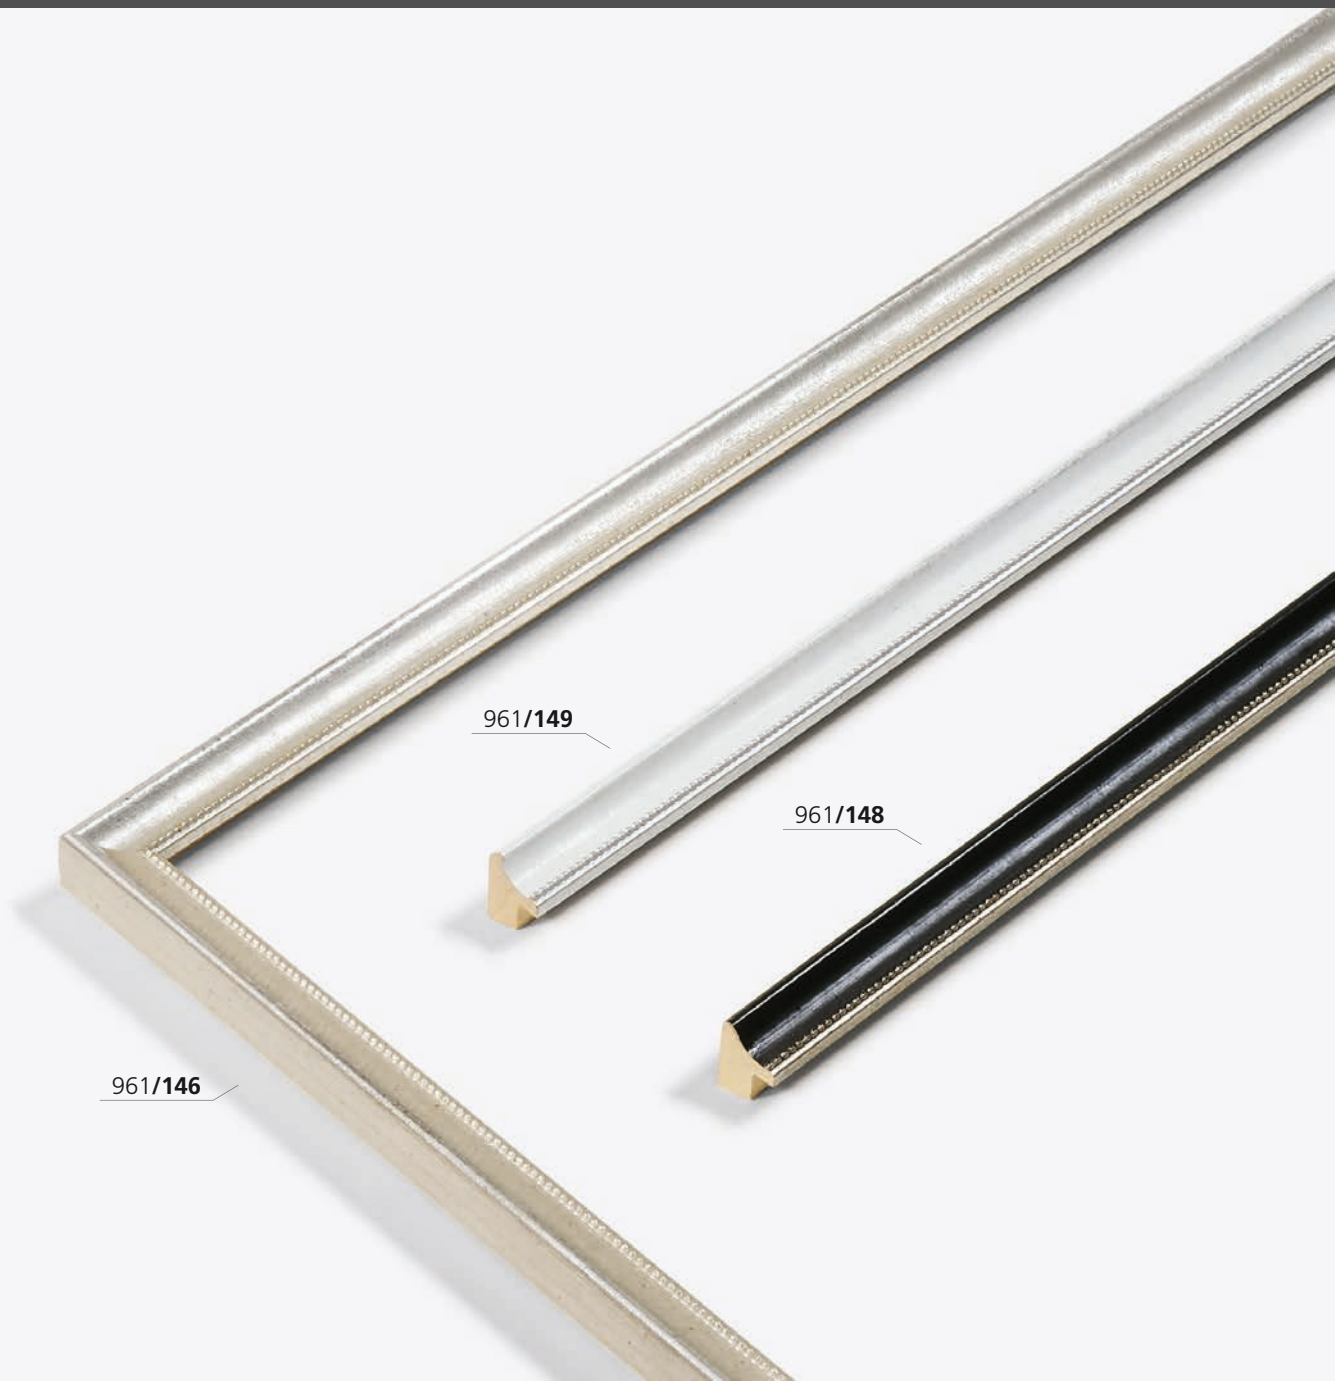

961/146

961/149

961/148

BW-Set | Sample Set:
Art.Nr. | Ref.No.: 900578
Winkel | Samples: 25