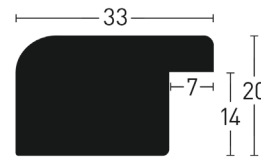

Art.-Nr.: 940404-940434