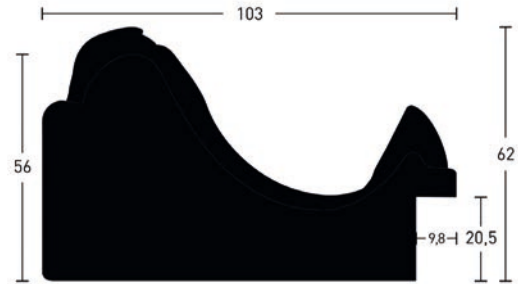

Imperial 103

Ayous | Ayous

Handvergoldung
Hand gilded

BW-Set | Sample Set:

Art.Nr. | Ref.No.: 900568

Winkel | Samples: 5

1:2

Weiß | White

9254980

7254980