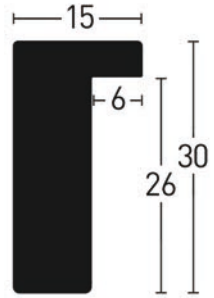

Fortuna 15x30

Kiefer | Pine

Furnier
Veneer

Folie
Foil

Lack
Varnish