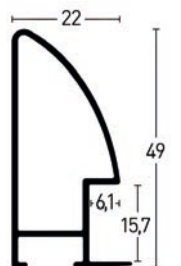

Silber | Silver 2281003 7281003