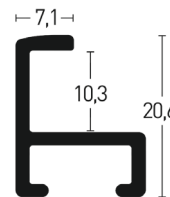

Weiß glanz | Glossy White

211056 711056