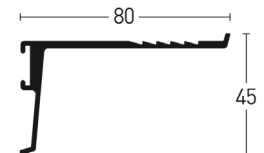

Zubehör Blisterverpackung

Artikelnummer: 51406
51411